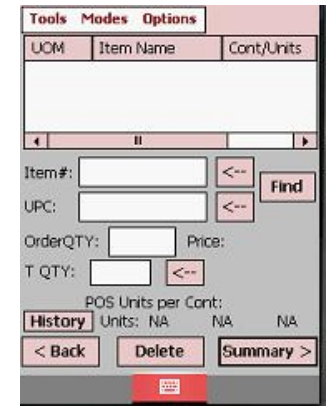

# Pet Supply Link Features

- Wireless Sync
- Automatic Email Confirmations
- Stocking Level Suggestions
- Order History
- Convenient Product Lookup
- Product Updates
- Shelf Tag Orders
- Lower Coastal Dropship Minimums

# Features Continued

- **Wireless Sync**

- Each scanner is equipped with an integrated wireless radio so you don't have to tie up phone or credit card lines while you are submitting your order (**Note: You must have a wireless connection setup**)

- **Automatic Email Confirmations**

- Automatically sends you back a confirmation of your order to a valid email address

- **Stocking Level Suggestions**

- Allows you to set what you want the stocking level to be on each item, so that you can prevent over or under ordering.